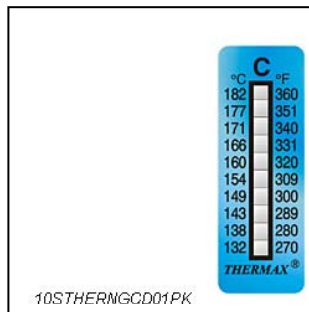

LCR Hallcrest
1820 Pickwick Lane
Glenview, IL 60026

Work: 847.998.8580
Fax: 847.998.8051

sales@hallcrest.com

Temperature Strips are needed to be sure the oven temp is set correctly. These are the strips we use, and here is where you can order them.

10STHERNGCD01PK